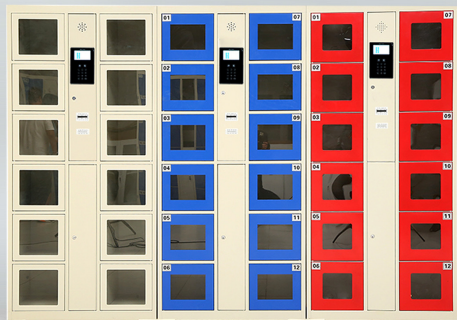

ELECTRONIC LOCKER SERIES

MADE BY OIFOO

JY-ELB12-1
 Size:H1800*W850*D460mm
 Single door:270*300mm

- 12/24/36/48 doors option. One set system can control 5 lockers.
- Language system can be English/Spanish/Arabic or others.
- One main locker can control four deputy lockers.
- Barcode, coin operated, PIN code, RFID fingerprint, facial recognition system for your choice.

Our common color is Gray, Red, Blue, Green etc. But in order to match with your decoration, custom color is acceptable.

JY-ELB12
Size:H1800*W850*D460mm
Single door:270*300mm

- 12/24/36/48 doors option. One set system can control 5 lockers.
- Language system can be English/Spanish/Arabic or others.
- One main locker can control four deputy lockers.
- Barcode, coin operated, PIN code, RFID fingerprint, facial recognition system for your choice.

1 main locker system can control 4 deputy lockers.

- 12/24/36/48 doors option.One set system can control 5 lockers.
- Language system can be English/Spanish/Arabic or others.
- One main locker can control four deputy lockers.
- Barcode,coin operated ,PIN code,RFID fingerprint,facial recognition system for your choice.

Our common color is White ,Light Gray , Dark Gray ,Black etc. But in order to match with your decoration, custom color is acceptable.

JY-ELF12-1

Size:H1800*W850*D460mm

Single door:270*300mm

- 12/24/36/48 doors option. One set system can control 5 lockers.
- Language system can be English/Spanish/Arabic or others.
- One main locker can control four deputy lockers.
- Barcode, coin operated ,PIN code, RFID fingerprint, facial recognition system for your choice.