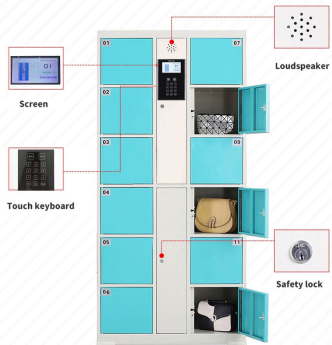

1 main locker system can control 4 deputy lockers.

- 12/24/36/48 doors option.One set system can control 5 lockers.
- Language system can be English/Spanish/Arabic or others.
- One main locker can control four deputy lockers.
- Barcode ,coin operated ,PIN code,RFID fingerprint, facial recognition system
for your choice.

Our common color is Gray,Red ,Blue,Green
etc. But in order to match with
your decoration, custom color is acceptable.

JY-ELP12
Size:H1800*W850*D460mm
Single door:270*300mm

- 12/24/36/48 doors option. One set system can control 5 lockers.
- Language system can be English/Spanish/Arabic or others.
- One main locker can control four deputy lockers.
- Barcode, coin operated ,PIN code,RFID fingerprint, facial recognition system for your choice.