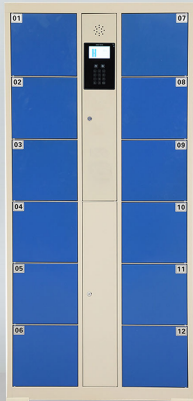

JY-ELP12
Size:H1800*W850*D460mm
Single door:270*300mm