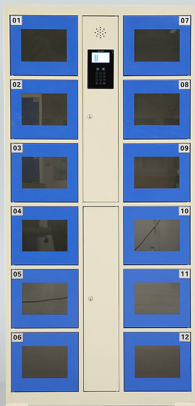

JY-ELP12-1
Size:H1800*W850*D460mm
Single door:270*300mm