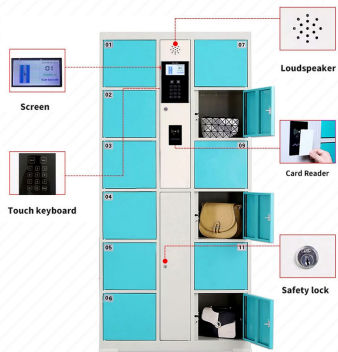

1 main locker system can control 4 deputy lockers.

- 12/24/36/48 doors option.One set system can control 5 lockers.
- Language system can be English/Spanish/Arabic or others.
- One main locker can control four deputy lockers.
- Barcode,coin operated ,PIN code,RFID fingerprint,facial recognition system for your choice.

Our common color is Gray,Red ,Blue,Green etc. But in order to match with your decoration, custom color is acceptable.

JY-ELR12
Size:H1800*W850*D460mm
Single door:270*300mm

- 12/24/36/48 doors option. One set system can control 5 lockers.
- Language system can be English/Spanish/Arabic or others.
- One main locker can control four deputy lockers.
- Barcode, coin operated, PIN code, RFID fingerprint, facial recognition system for your choice.