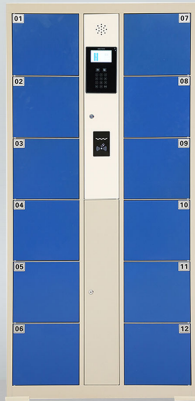

JY-ELR12
Size:H1800*W850*D460mm
Single door:270*300mm