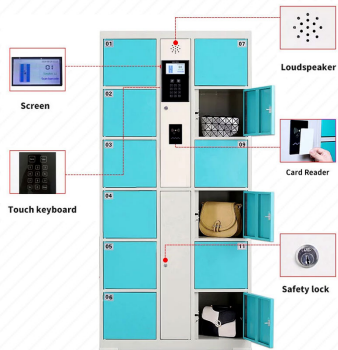

1 main locker system can control 4 deputy lockers.

- 12/24/36/48 doors option.One set system can control 5 lockers.
- Language system can be English/Spanish/Arabic or others.
- One main locker can control four deputy lockers.
- Barcode,coin operated ,PIN code,RFID fingerprint,facial recognition system for your choice.

Our common color is Gray,Red ,Blue,Green etc. But in order to match with your decoration, custom color is acceptable.

JY-ELR12
Size:H1800*W850*D460mm
Single door:270*300mm

- 12/24/36/48 doors option. One set system can control 5 lockers.
- Language system can be English/Spanish/Arabic or others.
- One main locker can control four deputy lockers.
- Barcode, coin operated, PIN code, RFID fingerprint, facial recognition system for your choice.

Our common color is Gray, Red, Blue, Green etc. But in order to match with your decoration, custom color is acceptable.

JY-ELR12-1
 Size:H1800*W850*D460mm
 Single door:270*300mm

- 12/24/36/48 doors option. One set system can control 5 lockers.
- Language system can be English/Spanish/Arabic or others.
- One main locker can control four deputy lockers.
- Barcode, coin operated ,PIN code,RFID fingerprint, facial recognition system for your choice.