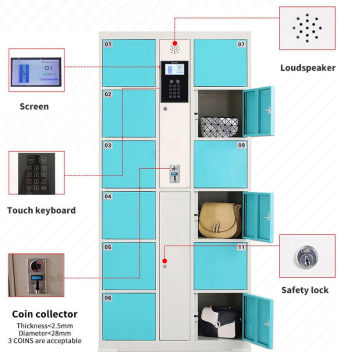

Weight:main locker about 65kgs deputy locker about 60kgs

1 main locker system can control 4 deputy lockers.

- 12/24/36/48 doors option.One set system can control 5 lockers.
- Language system can be English/Spanish/Arabic or others.
- One main locker can control four deputy lockers.
- Barcode,coin operated ,PIN code,RFID fingerprint,facial recognition system for your choice.

Our common color is Gray,Red ,Blue,Green etc. But in order to match with your decoration, custom color is acceptable.

JY-ELC12-1
Size:H1800*W850*D460mm
Single door:270*300mm

- 12/24/36/48 doors option.One set system can control 5 lockers.
- Language system can be English/Spanish/Arabic or others.
- One main locker can control four deputy lockers.
- Barcode,coin operated ,PIN code,RFID fingerprint,facial recognition system for your choice.

Our common color is Gray,Red ,Blue,Green etc. But in order to match with your decoration, custom color is acceptable.

JY-ELC12
Size:H1800*W850*D460mm
Single door:270*300mm

- 12/24/36/48 doors option. One set system can control 5 lockers.
- Language system can be English/Spanish/Arabic or others.
- One main locker can control four deputy lockers.
- Barcode, coin operated ,PIN code, RFID fingerprint, facial recognition system for your choice.