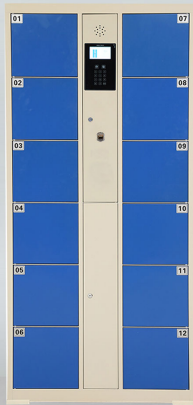

JY-ELF12
Size:H1800*W850*D460mm
Single door:270*300mm