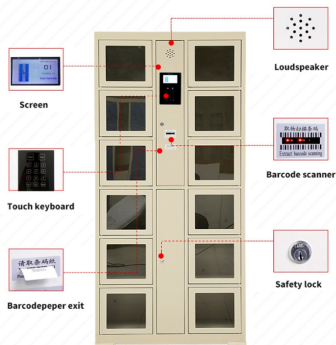

ELECTRONIC LOCKER SERIES

MADE BY OIFOO

JY-ELB12-1
 Size:H1800*W850*D460mm
 Single door:270*300mm

- 12/24/36/48 doors option. One set system can control 5 lockers.
- Language system can be English/Spanish/Arabic or others.
- One main locker can control four deputy lockers.
- Barcode, coin operated, PIN code, RFID fingerprint, facial recognition system for your choice.

Our common color is Gray, Red, Blue, Green etc. But in order to match with your decoration, custom color is acceptable.

JY-ELB12
Size:H1800*W850*D460mm
Single door:270*300mm

- 12/24/36/48 doors option. One set system can control 5 lockers.
- Language system can be English/Spanish/Arabic or others.
- One main locker can control four deputy lockers.
- Barcode, coin operated, PIN code, RFID fingerprint, facial recognition system for your choice.

1 main locker system can control 4 deputy lockers.

- 12/24/36/48 doors option.One set system can control 5 lockers.
- Language system can be English/Spanish/Arabic or others.
- One main locker can control four deputy lockers.
- Barcode,coin operated ,PIN code,RFID fingerprint,facial recognition system for your choice.