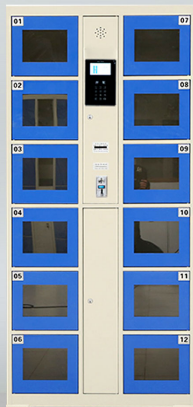

JY-ELC12-1
Size:H1800*W850*D460mm
Single door:270*300mm