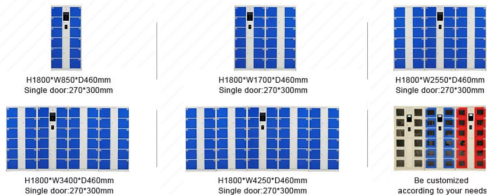

ELECTRONIC LOCKER SERIES

MADE BY OIFOO

JY-ELB12-1
 Size:H1800*W850*D460mm
 Single door:270*300mm

- 12/24/36/48 doors option. One set system can control 5 lockers.
- Language system can be English/Spanish/Arabic or others.
- One main locker can control four deputy lockers.
- Barcode, coin operated, PIN code, RFID fingerprint, facial recognition system for your choice.

Our common color is Gray, Red, Blue, Green etc. But in order to match with your decoration, custom color is acceptable.

JY-ELB12
Size:H1800*W850*D460mm
Single door:270*300mm

- 12/24/36/48 doors option. One set system can control 5 lockers.
- Language system can be English/Spanish/Arabic or others.
- One main locker can control four deputy lockers.
- Barcode, coin operated, PIN code, RFID fingerprint, facial recognition system for your choice.

Our common color is Gray, Red, Blue, Green etc. But in order to match with your decoration, custom color is acceptable.

JY-ELB24
Size:H1800*W1700*D460mm
Single door:270*300mm

Weight:main locker about 65kgs deputy locker about 60kgs