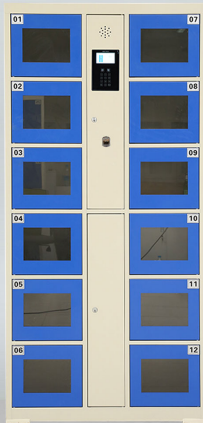

JY-ELF12-1

Size:H1800*W850*D460mm

Single door:270*300mm