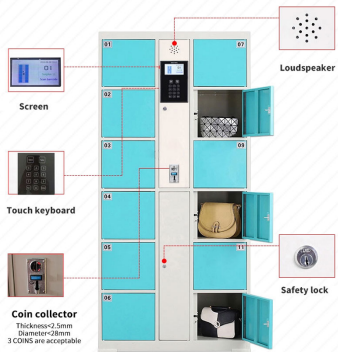

Weight:main locker about 65kgs deputy locker about 60kgs

1 main locker system can control 4 deputy lockers.

- 12/24/36/48 doors option.One set system can control 5 lockers.
- Language system can be English/Spanish/Arabic or others.
- One main locker can control four deputy lockers.
- Barcode,coin operated ,PIN code,RFID fingerprint,facial recognition system for your choice.

Our common color is Gray,Red ,Blue,Green etc. But in order to match with your decoration, custom color is acceptable.

JY-ELC12-1
Size:H1800*W850*D460mm
Single door:270*300mm

- 12/24/36/48 doors option.One set system can control 5 lockers.
- Language system can be English/Spanish/Arabic or others.
- One main locker can control four deputy lockers.
- Barcode,coin operated ,PIN code,RFID fingerprint,facial recognition system for your choice.

Our common color is Gray,Red ,Blue,Green etc. But in order to match with your decoration, custom color is acceptable.

JY-ELC12
Size:H1800*W850*D460mm
Single door:270*300mm

- 12/24/36/48 doors option. One set system can control 5 lockers.
- Language system can be English/Spanish/Arabic or others.
- One main locker can control four deputy lockers.
- Barcode, coin operated ,PIN code, RFID fingerprint, facial recognition system for your choice.