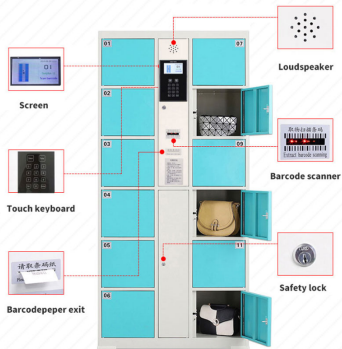

ELECTRONIC LOCKER SERIES

MADE BY OIFOO

JY-ELB12-1
 Size:H1800*W850*D460mm
 Single door:270*300mm

- 12/24/36/48 doors option. One set system can control 5 lockers.
- Language system can be English/Spanish/Arabic or others.
- One main locker can control four deputy lockers.
- Barcode, coin operated, PIN code, RFID fingerprint, facial recognition system for your choice.

Our common color is Gray, Red, Blue, Green etc. But in order to match with your decoration, custom color is acceptable.

JY-ELB12
Size:H1800*W850*D460mm
Single door:270*300mm

- 12/24/36/48 doors option. One set system can control 5 lockers.
- Language system can be English/Spanish/Arabic or others.
- One main locker can control four deputy lockers.
- Barcode, coin operated, PIN code, RFID fingerprint, facial recognition system for your choice.

1 main locker system can control 4 deputy lockers.

- 12/24/36/48 doors option.One set system can control 5 lockers.
- Language system can be English/Spanish/Arabic or others.
- One main locker can control four deputy lockers.
- Barcode,coin operated ,PIN code,RFID fingerprint,facial recognition system for your choice.