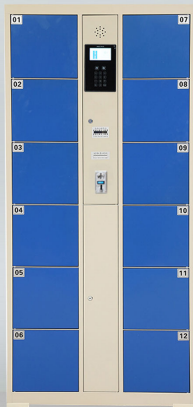

JY-ELC12
Size:H1800*W850*D460mm
Single door:270*300mm