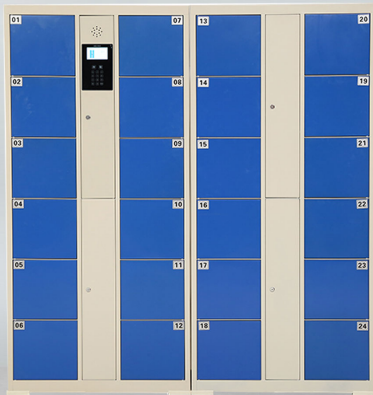

JY-ELP24

Size:H1800*W1700*D460mm

Single door:270*300mm

Weight:main locker about 65kgs deputy locker about 60kgs

1 main locker system can control 4 deputy lockers.

- Perfect for keeping your stationery or filing easy and organised.
- Various handles and locks for your choice.
- Featuring adjustable shelves for you to fully utilize the storage of cupboard.
- Constructed with reinforced steel for superior strength.